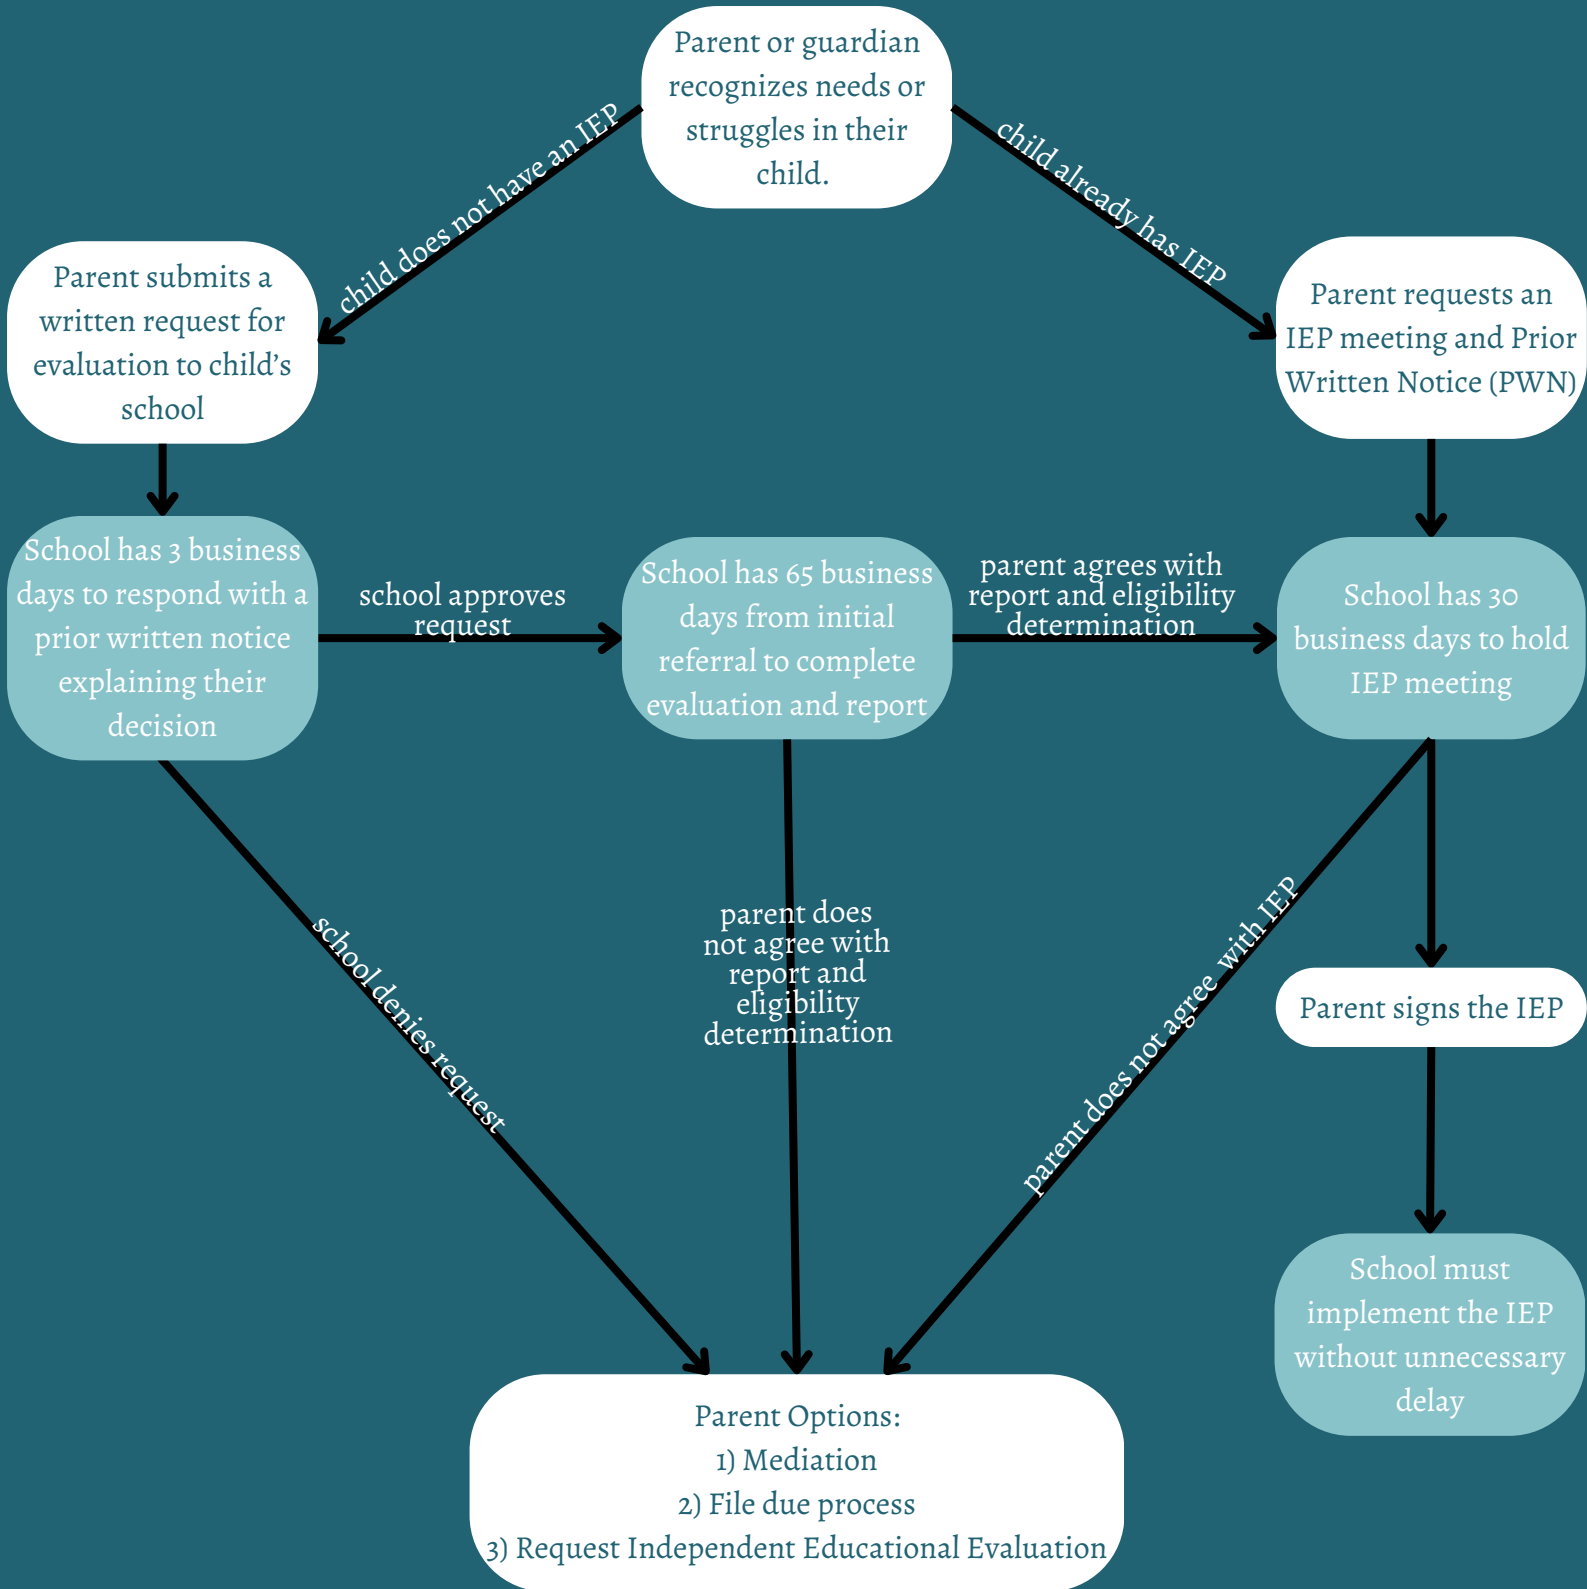

# IEP Decision Tree

Blue box = school action

White box = parent action